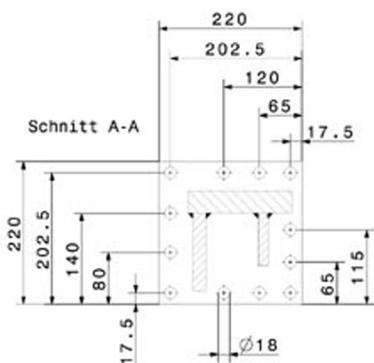

Schnitt B-B

option proximity switches:
indication "pad wear"
(N.C.)