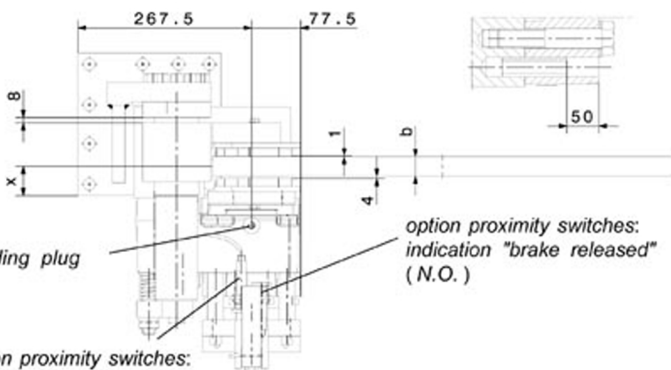

Schnitt B-B

option proximity switches:
indication "pad wear"
(N.C.)