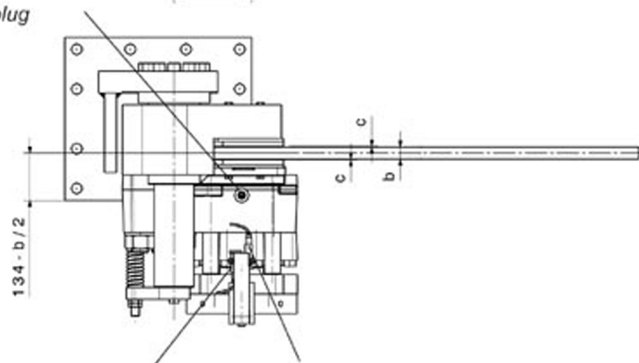

bleeding plug

A-A

option proximity switches:

indication "brake released"
(N.O.)

option proximity switches:

indication "pad wear"
(N.C.)