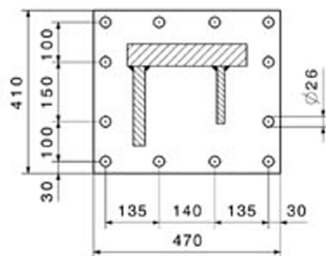

bleeding plug

A-A

option proximity switches:

indication "brake released"
(N.O.)

option proximity switches:

indication "pad wear"
(N.C.)